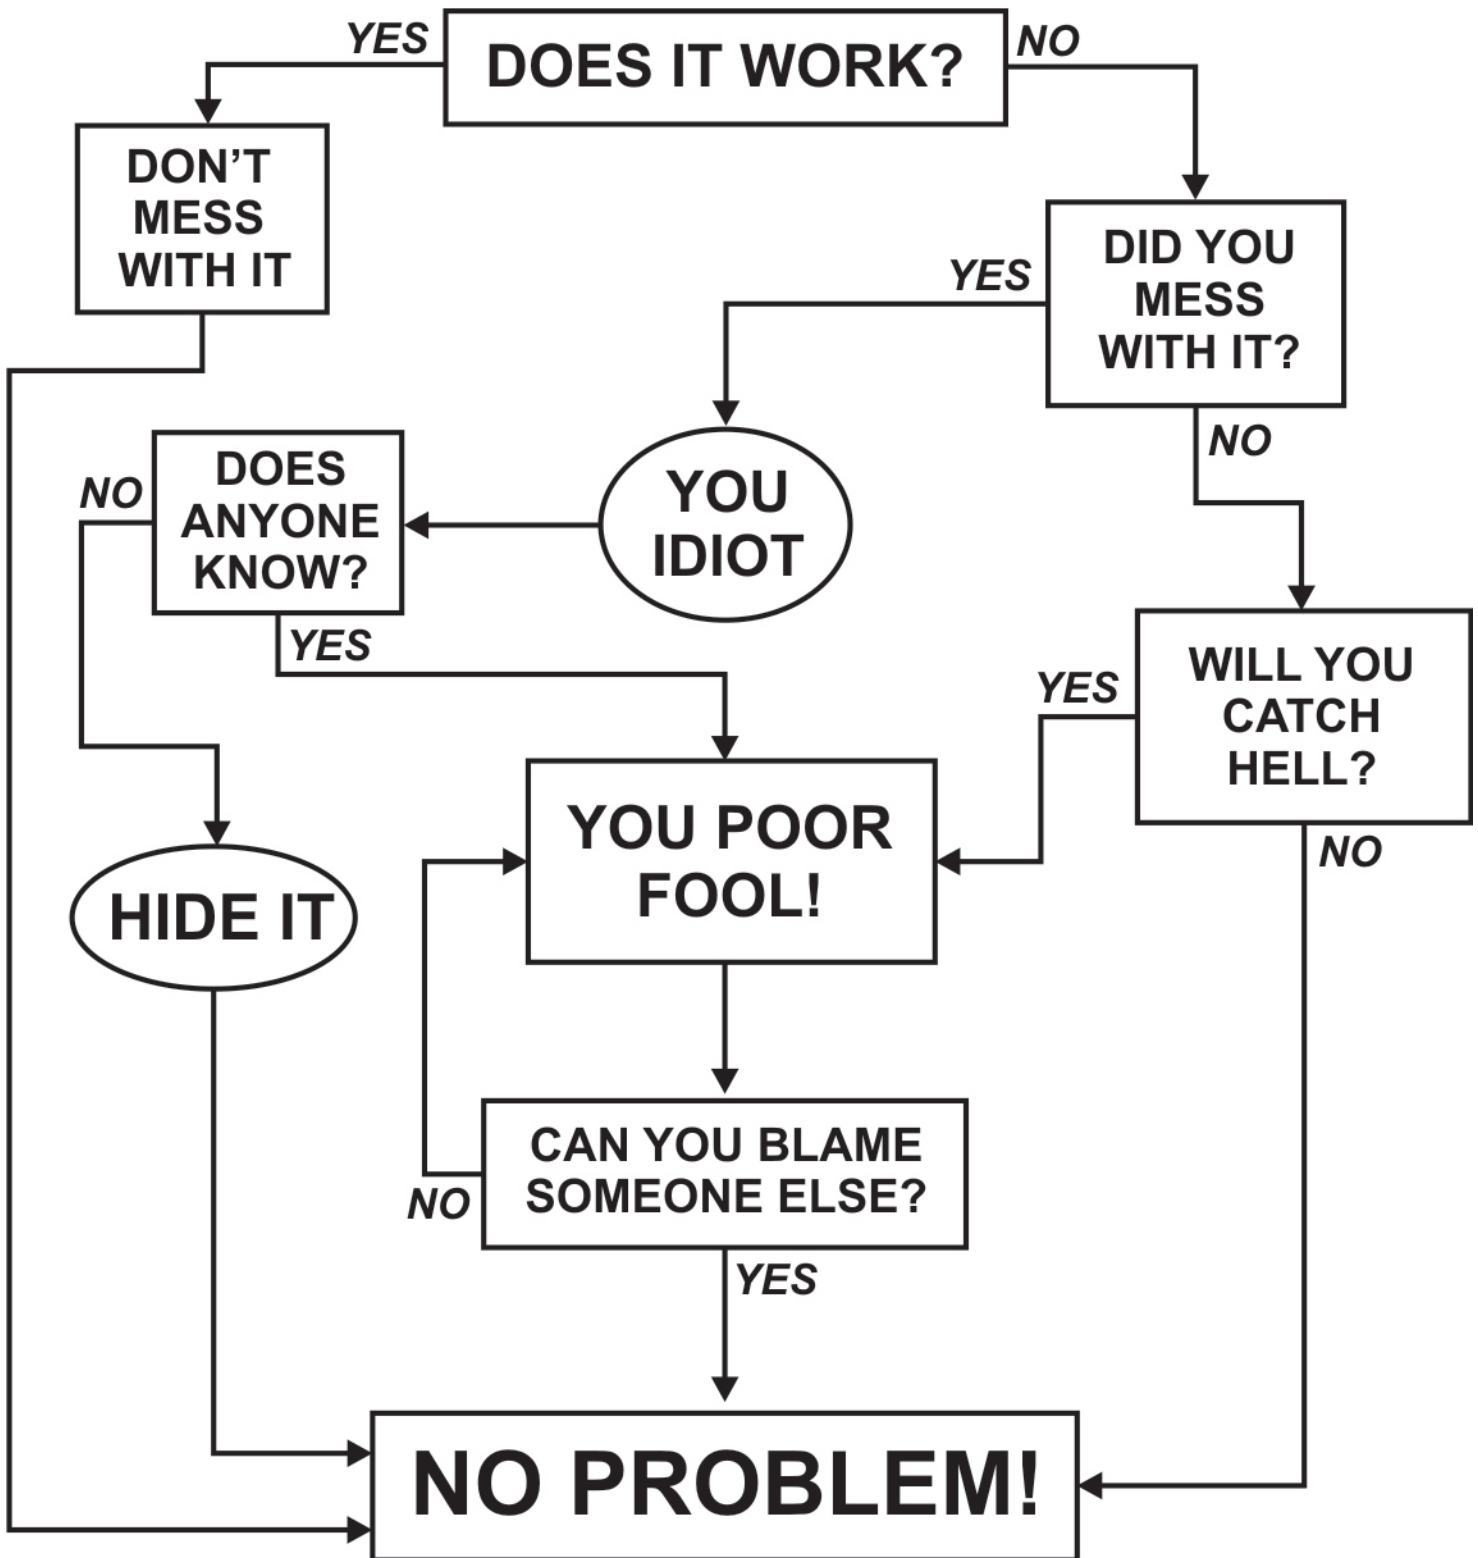

TROUBLE SHOOTING FLOW SHEET

Hydraulic, Mechanical, Drivetrain And Electro-hydraulic
Troubleshooting, Testing, Repair And Sales
www.ketechnical.com
Ph. 618-932-2245 Fax 618-937-3200

K&E TECHNICAL, INC.
1432 Highway 37 S.
P.O. Box 465
West Frankfort, IL 62896